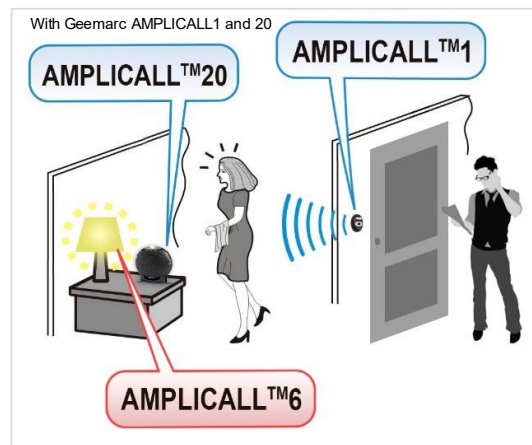

Examples of use :

## DESCRIPTION

The AMPLICALL 6 is a bulb compatible with our - AC16/AC20/AC30/AC40/AC5030 and AC5040 systems.

This bulb can be used for multiple functions.  
Depending on the product it will be connected to, it will warn you visually:

- when you receive a phone call
- when someone rings your doorbell or uses your intercom
- when your baby cries in the bedroom, etc...

A remote control (15m range) supplied with the bulb will allow you to use it as a standard light but remotely controlled.  
Two brightness levels are available: low and regular mode.

## CHARACTERISTICS

- ➔ Radio technology : 433 MHz
- ➔ High performance LED
- ➔ Supplied with a radio remote control which allows to :
  - switch ON/OFF the bulb
  - adjust the brightness level (2 levels)