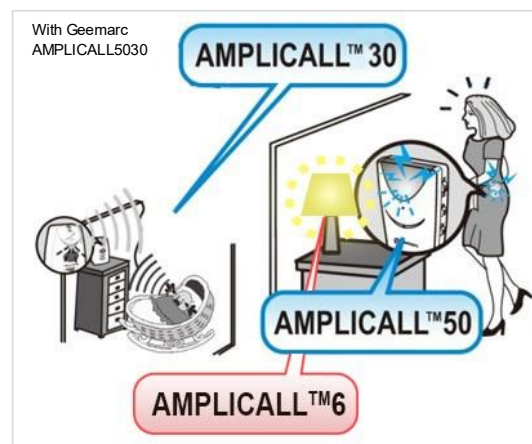

Examples of use :

## DESCRIPTION

The AMPLICALL 6 is a bulb compatible with our - AC16/AC20/AC30/AC40/AC5030 and AC5040 systems.

This bulb can be used for multiple functions.  
Depending on the product it will be connected to, it will warn you visually:

- when you receive a phone call
- when someone rings your doorbell or uses your intercom
- when your baby cries in the bedroom, etc...

A remote control (15m range) supplied with the bulb will allow you to use it as a standard light but remotely controlled.  
Two brightness levels are available: low and regular mode.

## TECHNICAL

- ➔ Power : 5W LED (low-energy)  
(equivalent to 65W incandescent)
- ➔ Colour temperature : 5000K
- ➔ Power supply : 230V
- ➔ Lamp foot : E27