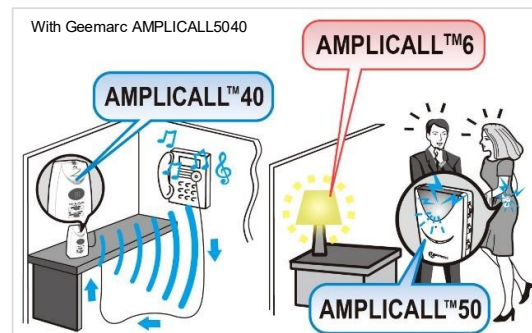

## DESCRIPTION

The AMPLICALL 6 is a bulb compatible with our - AC16/AC20/AC30/AC40/AC5030 and AC5040 systems.

This bulb can be used for multiple functions.  
Depending on the product it will be connected to, it will warn you visually:

- when you receive a phone call
- when someone rings your doorbell or uses your intercom
- when your baby cries in the bedroom, etc...

A remote control (15m range) supplied with the bulb will allow you to use it as a standard light but remotely controlled.  
Two brightness levels are available: low and regular mode.

## CHARACTERISTICS

- ➔ Radio technology : 433 MHz
- ➔ High performance LED
- ➔ Supplied with a radio remote control which allows to :
  - switch ON/OFF the bulb
  - adjust the brightness level (2 levels)

## TECHNICAL

- ➔ Power : 5W LED (low-energy)  
(equivalent to 65W incandescent)
- ➔ Colour temperature : 5000K
- ➔ Power supply : 230V
- ➔ Lamp foot : E27