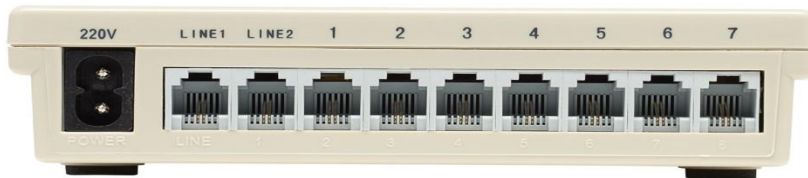

Orchid PBX207

- Capacity for 2 lines and 7 Extensions
- Comfort Tone when transferring
- Music Port
- Call Monitoring
- Auto Attendant 15 Seconds OGM
- Auto Attendant Line Specific
- Password Protected
- Caller ID Compatible (FSK & DTMF)
- Flexible Ringing Assignment
- Programmable Call Restrictions
- 3 Way Conference Calling
- Transfer on Busy
- Call Pick Up
- Call Transfer
- Extension to Extension Calls
- Flexible Extension Numbering
- Call Time Programmable
- Call Waiting Compatible
- Wall Mountable
- All Circuits Terminated on RJ11 Sockets
- Dimensions: 14 x 19.6 x 3.6cm
- Weight: 525gms
- CE & RoHs Compliant