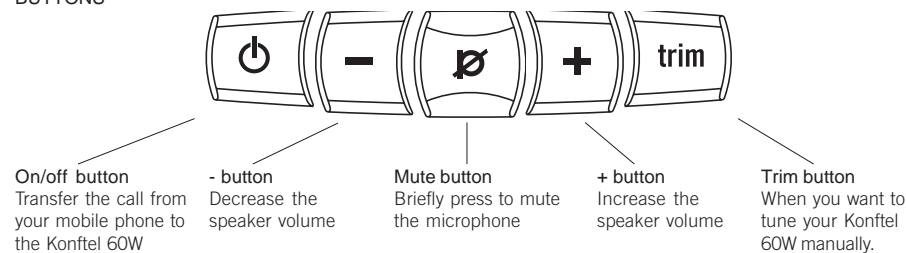

OVERVIEW

LEDs
Blue – microphone on
Red – microphone muted

BUTTONS

MULTIPARTY CALLS

When connected to your mobile or cordless DECT phone, the Konftel 60W functions as a conference phone. It can only perform multiparty calls through a conference bridge or a bridging service. Please contact your telephone system administrator for further details.