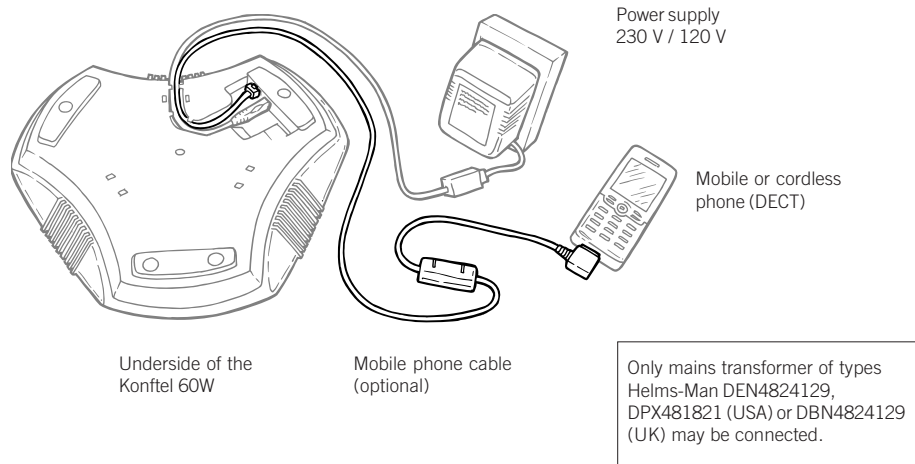

CONNECTION