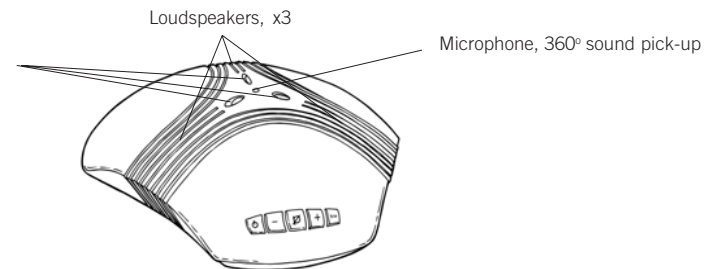

OVERVIEW

LEDs
Blue – microphone on
Red – microphone muted

BUTTONS

MULTIPARTY CALLS

When connected to your mobile or cordless DECT phone, the Konftel 60W functions as a conference phone. It can only perform multiparty calls through a conference bridge or a bridging service. Please contact your telephone system administrator for further details.