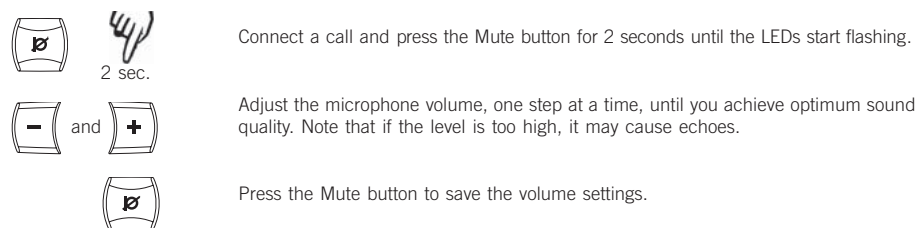

OVERVIEW

LEDs
Blue – microphone on
Red – microphone muted

BUTTONS

MULTIPARTY CALLS

When connected to your mobile or cordless DECT phone, the Konftel 60W functions as a conference phone. It can only perform multiparty calls through a conference bridge or a bridging service. Please contact your telephone system administrator for further details.