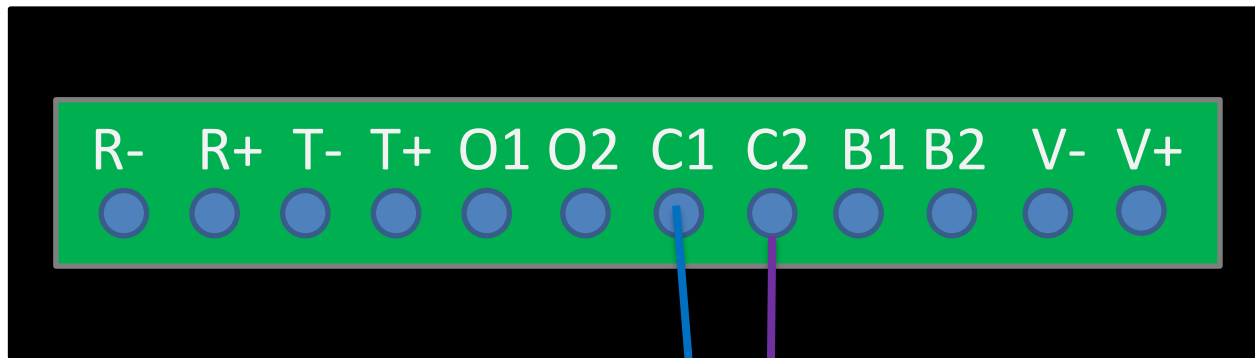

Please check the installation manual for a correct installation

Door chime
"Grothe Gong White"