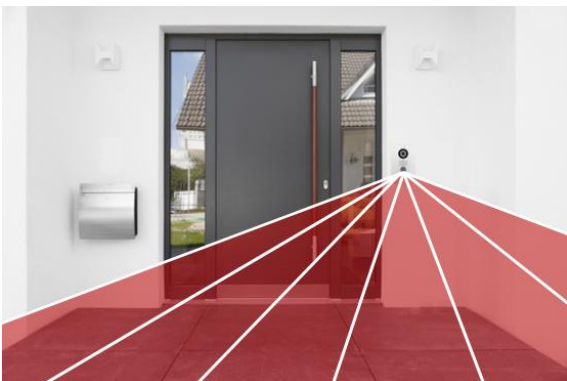

Motion sensor

Perfect all-round visibility: Thanks to the integrated high-end motion sensor you always know what happens in front of your home. The 180° infrared motion sensor can, if desired, set off an alarm – without the visitor having rung the doorbell.