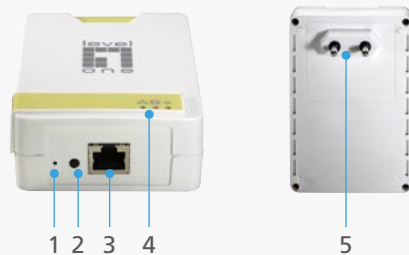

1. Reset Button
2. Security Push Button
3. RJ-45 Ethernet Port
4. LED Indicators
5. Power Plug

Key Features

- Stream HD (High Definition) multimedia content across your home network
- Built-in QoS Engine for prioritized audio and video streaming
- Provides up to 200Mbps data transfer rate
- 128-bit AES secure encryption for enhanced network protection
- Simple Plug-and-Play Installation
- Cost-effective network solution
- Deliver the benefits of Ethernet without wiring expense
- Power Packet Utility provides unsophisticated users a way to graphically manage their HomePlug network

Works Well With