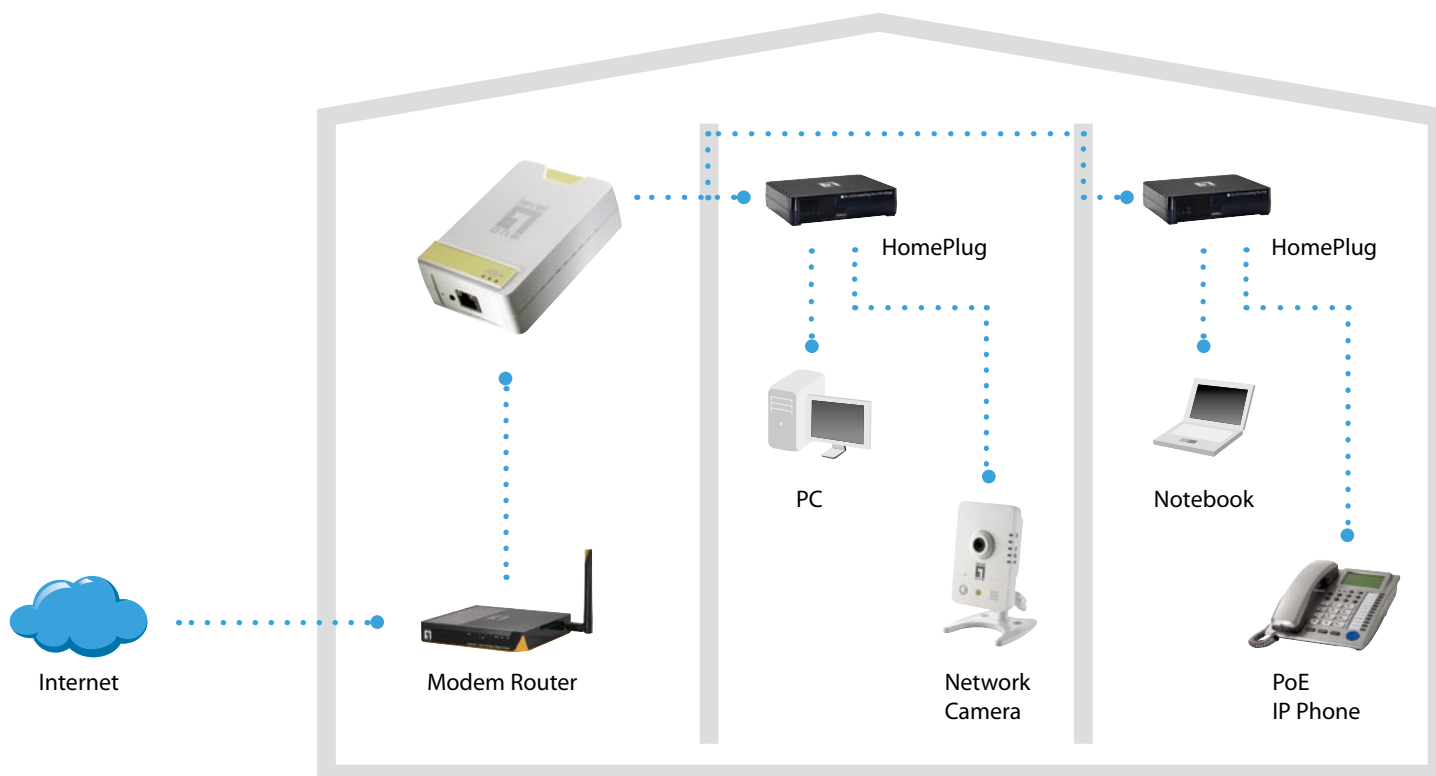

Technical Specification

Computer Interface

IEEE802.3; IEEE802.3u

Standards

HomePlug AV

Network Interface

One RJ-45 (10/100Base-T Ethernet)

Security

128-bit AES Link Encryption with Key Management

Software

HomePlug Configuration Tool for Microsoft Windows 98 SE, ME, 2000, XP, and 32-bit Vista, 7

Data Transfer Rate

200 Mbps over Powerline and 10/100Mbps over Ethernet

Modulation Schemes

OFDM Symbol Modulation on Line synchronization

1024/256/64/16/8 - QAM, QPSK, BPSK, ROBO Carrier Modulation

Frequency Band

2 ~ 28 Mhz

Additional Protocols

Mix of TDMA and CSMA/CA channel access scheme; CO device generates a periodic beacon carrier for channel access scheme

Operation Range

Estimated range of 300m in wall power lines

Cabling

100Base-T; Cat. 5 UTP Cable

Operating Temperature

0°C to 40°C ambient temperature

Storage Temperature

-20°C to 70°C ambient temperature

Humidity

10 to 90% maximum (non-condensing)

Power Input

100 ~ 240V @ 50/60Hz Internal

Housing

Plastic (96mm x 70mm x 32mm)

Software Utility

Device Detect/Diagnostic, NEK Password Setup for Local and Remote Device Windows 2000, ME, NT, XP, or Vista, 7 for Initial Setup

LED

PL – Link/Act; Traffic-Link/Act; ETH – Link/Act

Certifications

HomePlug AV PowerLine Specification

FCC Class B / CE Mark / HomePlug Certification

Product Diagram