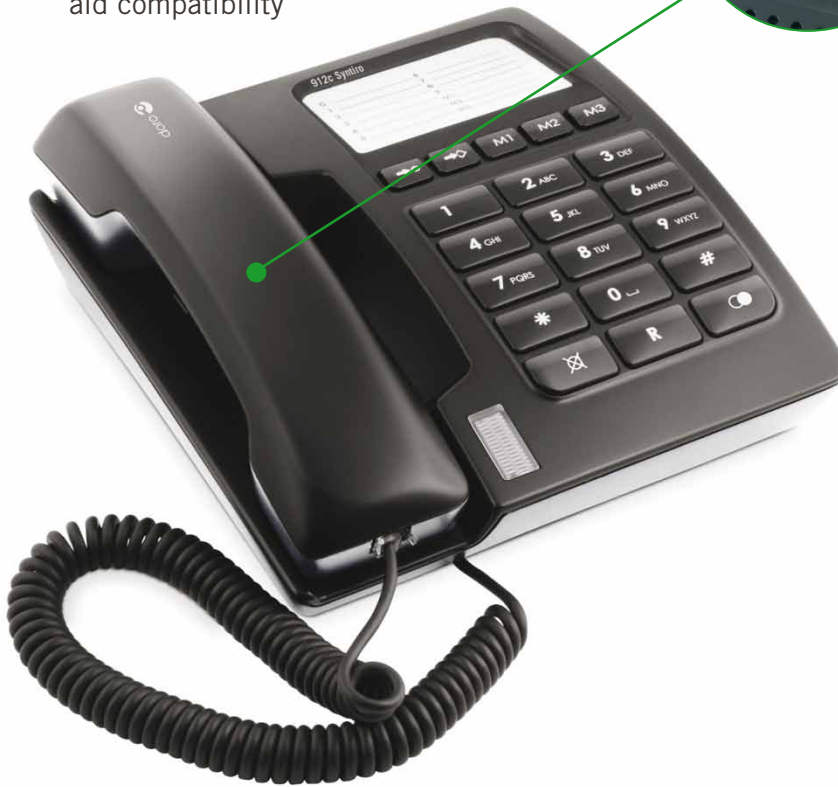

912c Syntiro

amplified corded phone for the hearing impaired

-  very loud ringer and handset
-  tone control
-  flashing visual ringer

An amplified corded phone with an appearance that suits any home. Doro 912c Syntiro offers improved hearing aid compatibility and enhanced sound adjustments for people with severe hearing loss.

Modern design. Amplification up to 30dB. Superior hearing aid compatibility

Volume control with boost function

Bright flashing ringer

912c Syntiro

Colour: black / silver

Hearing			
Doro Audio Plus	•	Lowest ringer centre frequency (Hz)	700
Receiving minimum level (dB RLR)	0	Highest ringer centre frequency (Hz)	2000
Receiving minimum level (dB(A))	88	Ringer strobe	•
Receiving maximum level (dB RLR)	-30	Ringer	
Receiving maximum level (dB(A))	123	Monophonic ring tones	3
Boost protection	•	Ringer volume settings except off	2
Maximum receiver output level (dB(A))	125	Ringer off setting	•
Tone adjustment at 250Hz (dB)	6	Calling/Talking	
Tone adjustment at 4KHz (dB)	12	Redial memory	•
Hearing Aid Compatible	•	One touch memories	3
HAC level sensitivity at 1KHz (dB-A/M)	-23	Two touch memories	10
HAC linearity +/-1dB	•	Handset volume settings	Rotary
HAC frequency response preferred range	•	Mechanical	
Maximum ringer volume (dB(A) at 1 meter)	85	Wall mountable	Accessory
		Desktop placement	•