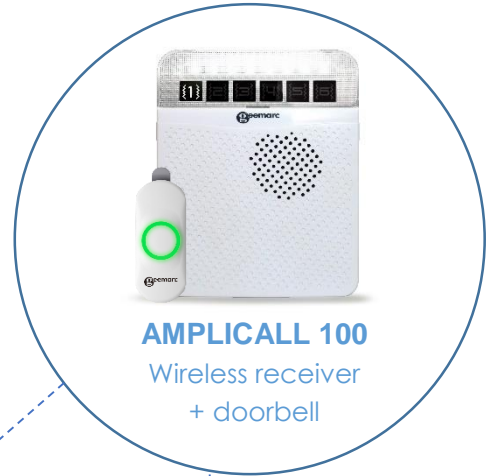

TRANSMITTERS

AMPLICALL 101

Call button
customizable as:

- Pendant

- Doorbell

AMPLICALL 110

Wireless telephone
indicator & transmitter

AMPLICALL 140

Baby monitor
+ sound sensor

RECEIVERS

AMPLICALL 150

Wireless portable
receiver

AMPLICALL 100

Wireless receiver
+ doorbell

IN OPTION

CLA2
Shaker