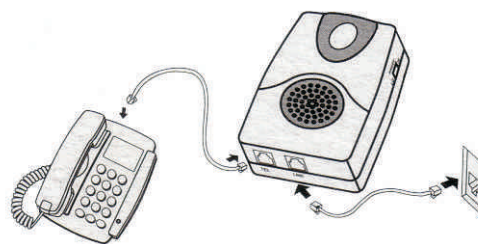

CL 11

Ring amplifier

FEATURES

- Telephone ringer amplifier
- Extra loud ringer up to 95 dB
- Volume control (Hi/Low)
- Visual ringer indicator

TECHNICAL SPECIFICATIONS

- No battery needed
- Size :19.5 x 5 x 11 cm

CL11 connects to the telephone and to the telephone line