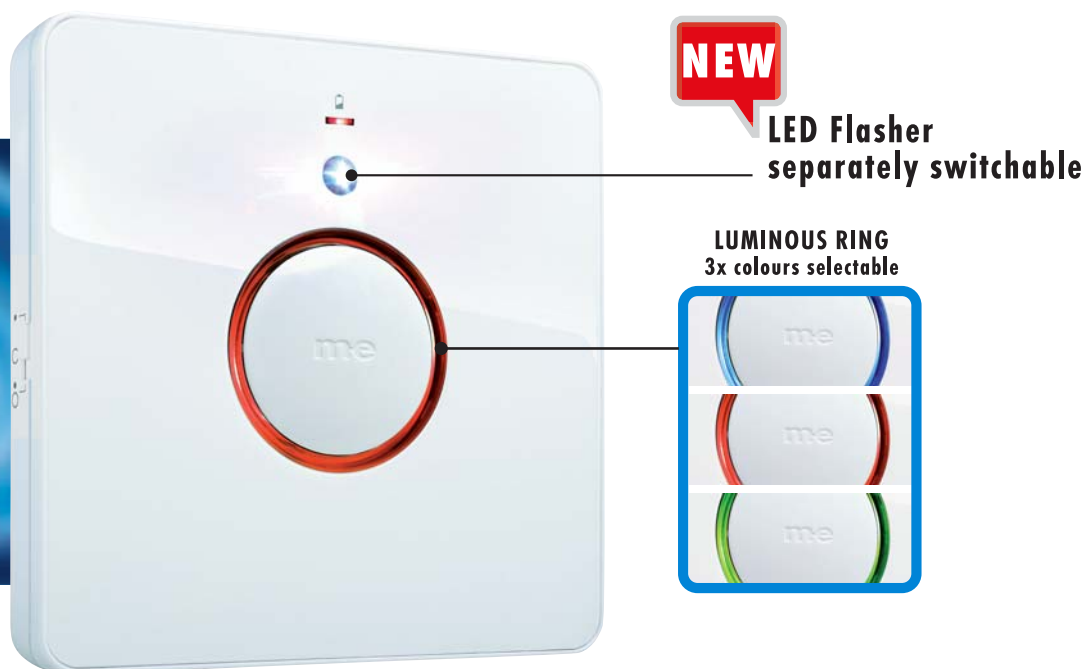

NEW

BELL-230 RX

WIRELESS RECEIVER

with LED luminous ring as optical announcement + LED Flasher

- Optical announcement by illuminated ring - 3 colours selectable
- LED Flasher separately switchable
- 8 selectable melodies in excellent sound quality
- Volume infinitely adjustable
- Bell tone can be switched off (e.g. for recovery)
- Battery control
- Learn-code coding to avoid interference from similar devices in your neighbourhood
- Expandable with up to 4 transmitters
- Expandable with several additional receivers
- Range up to 200 metres (open field)

UP TO
200m
RANGEExpandable
with
transmitters
and receiversOPTICAL
+
ACOUSTIC
ANNOUNCEMENT**8**
MELODIES

ACCESSORY

BELL-230 RX

TECHNICAL DATA

MODEL	Bell-230 RX Receiver for wireless doorbells	Art. no: 41024
SCOPE OF DELIVERY	1x receiver	
DEVICE	140 x 140 x 29 mm	
GIFTBOX	180 x 265 x 40 mm • 290 g	
EXPORT BOX	20 pieces • 525 x 420 x 295 mm • 6.8 kg	
POWER SUPPLY	4x AA batteries (not included)	
RANGE	Up to 200 meters (open field) • Frequency: 434 MHz	
APPROVAL	European Union	
EAN CODE	Bell-230 RX: 4250109132379 WHITE	