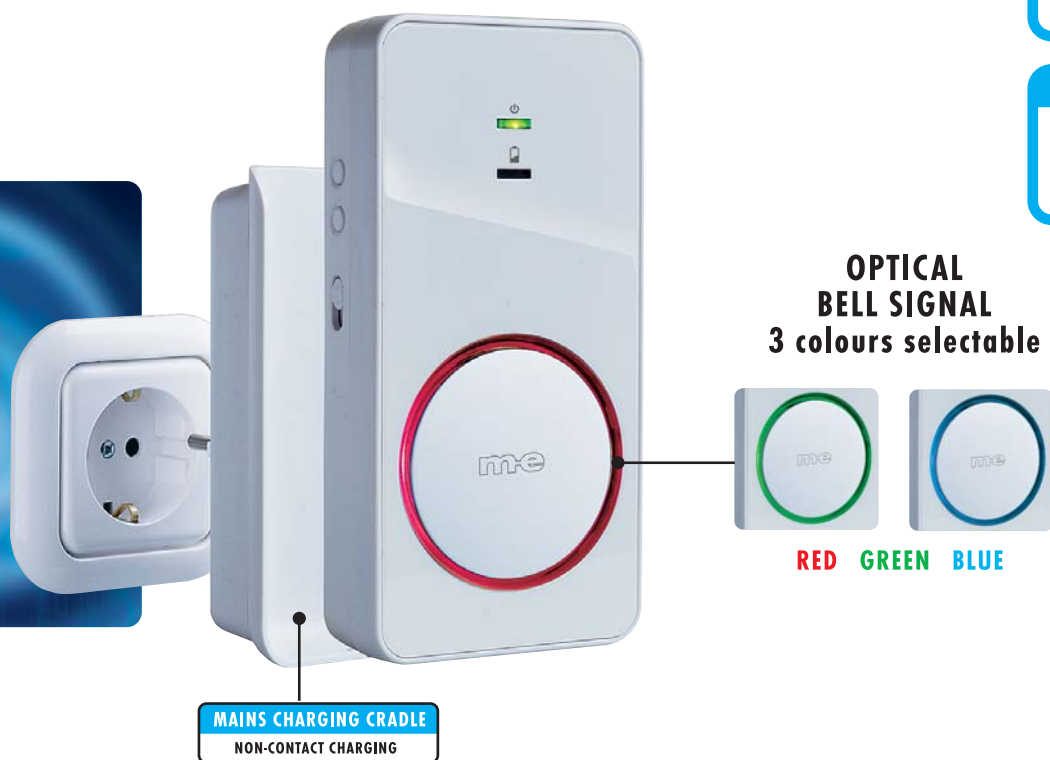

WIRELESS RECEIVER

UP TO
150m
RANGEExpandable
with
transmitters
and receiversOPTICAL
+
ACOUSTIC
BELL SIGNAL**8**
MELODIESRECEIVER
LI-ION
BATTERY

- Receiver for mains operation in the charging cradle or mobile use with long-life Li-Ion rechargeable battery
- Inductive charging cradle for contactless charging of receiver
- Optical announcement by illuminated ring - 3 colours selectable
- Function selector switch: Sound + light / Sound only / Light only
- 8 selectable melodies in excellent sound quality
- Multi-level volume adjustment
- Range up to 150 metres (open field)
- Learning code coding to avoid interference with similar devices in your neighbourhood
- Expandable with max. 4 transmitters
- Expandable with several additional receivers
- Dimensions receiver (LxWxH): 63 x 130 x 30 mm

➤ BELL-280 RX

TECHNICAL DATA

MODEL	Bell-280 RX Wireless receiver	Art no: 41151
SCOPE OF DELIVERY	1x mobile receiver, 1x charging cradle	
DEVICE (L x W x H)	Receiver: 63 x 130 x 30 mm • Charging cradle: 68 x 110 x 26 mm without plug	
GIFTBOX	186 x 265 x 72 mm (LxWxH) • 325 g	
EXPORT BOX	20 pieces • 475 x 320 x 495 mm (LxWxH) • 7.6 kg	
POWER SUPPLY	230V / 50 Hz in charging cradle or with built-in LiPo battery	
RANGE	Up to 150 metres • Frequency: 434 MHz	
APPROVAL	European Union	
EAN CODE	4250109132638	