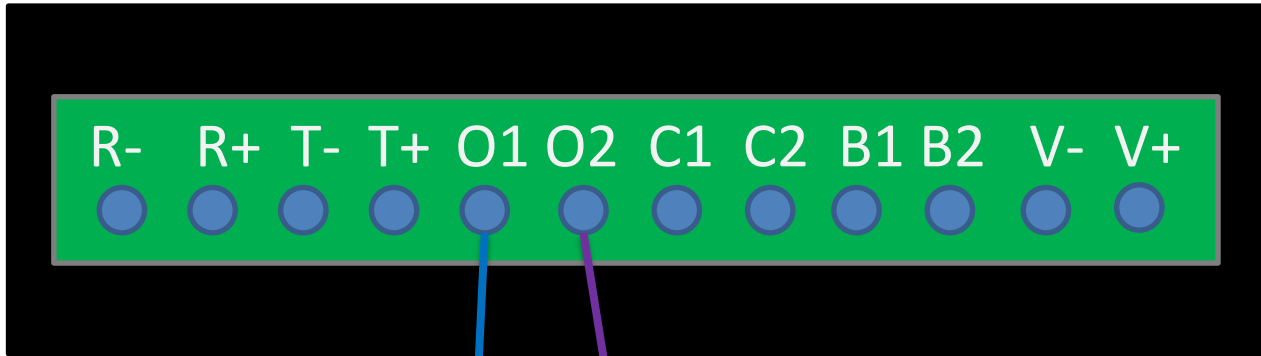

Please check the installation manual for a correct installation

Electric door opener (strike)
"EffEff 17E-----D11"

Electric door opener
(strike) power supply
"Vellemann PS910AC"