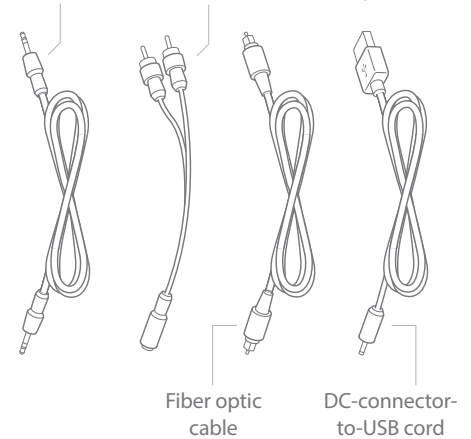

The Maxi Pro TV streamer enables you to hear the television at a volume that suits you, without affecting the volume for anyone else in the room. It streams the sound in full HD-stereo via Bluetooth to your Maxi Pro personal amplifier.

The Maxi Pro TV streamer uses the latest Qualcomm® aptX™ low latency technology which results in optimum time synchronization when playing back audio, rendering crisp and clear sound without any lip sync issues. The TV streamer features both analogue and digital input and connects to the vast majority of modern television sets.

Technical specifications

Dimensions and weight

Height: 24 mm, 0.9" Depth: 48 mm, 1.9"
Width: 88 mm, 3.5" Weight: 70 g, 2.5 oz.

Buttons and controls

Mini-stereo cable Mini-stereo-to-RCA adapter

Features

- Uses Qualcomm® aptX™ low latency streaming technology which results in optimum time synchronization when playing back audio, rendering crisp and clear sound without any lip sync issues.
- Multiple ports
Features both analog and digital input and connects to the vast majority of television sets.

In the box

- BE2022 Maxi Pro TV streamer
- User manual
- Mini-stereo cable
- Mini-stereo-to-RCA adapter
- Fiber optic cable
- DC-connector-to-USB cord

Accessories

- BE9228 Fiber optic cable, white
- BE9123 Mini-stereo-to-RCA cable kit, white
- BE9254 Single DC-to-USB charger cord, white
- BE9148 Dual DC-to-USB charger cord, black
- BE9273 Universal power adapter, white
- BE9262 Universal power adapter, black