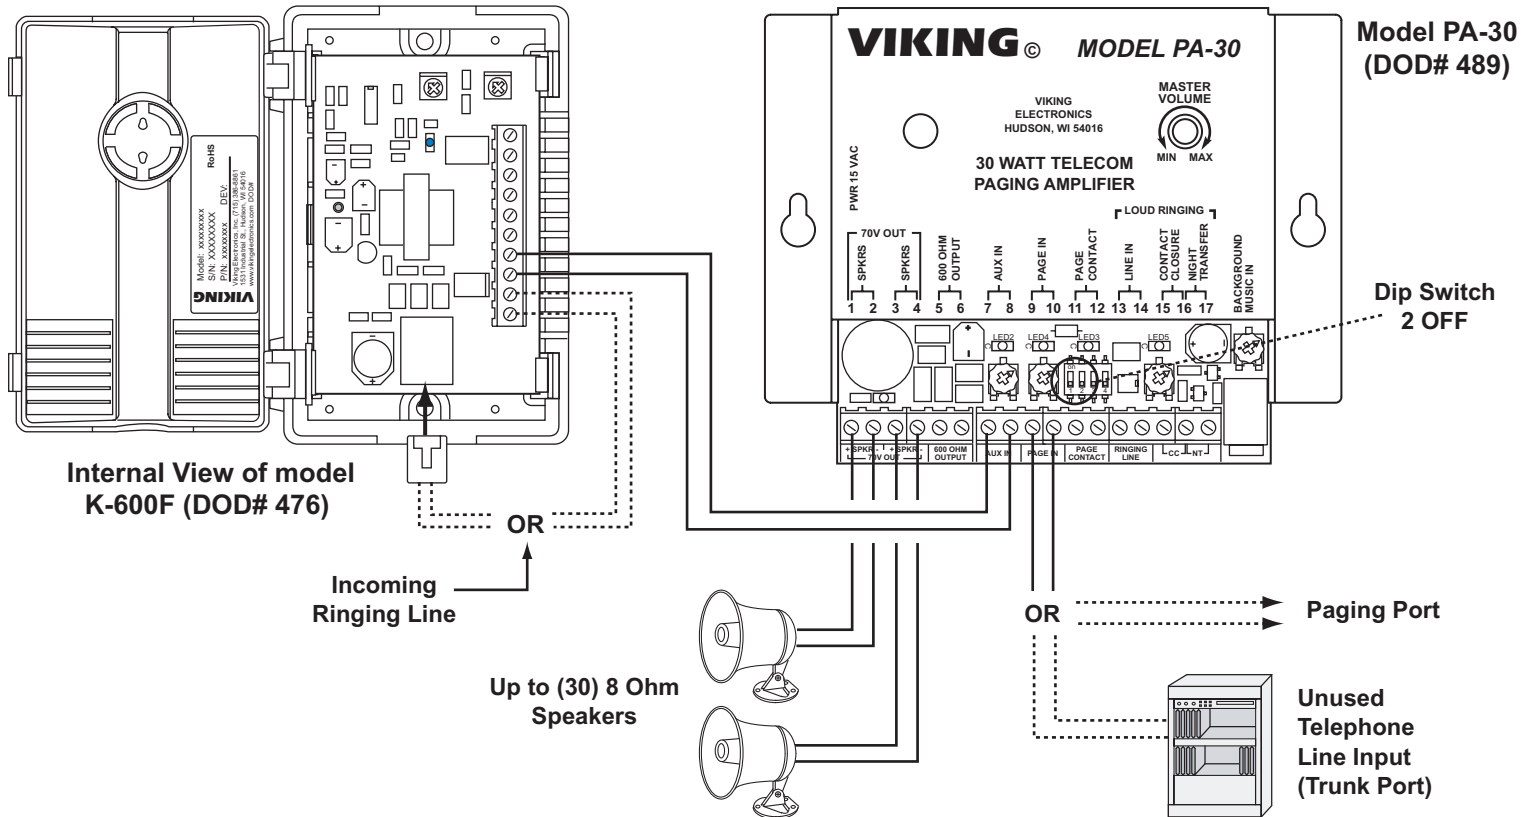

Priority to Loud Ring vs Paging

In the Viking model PA-30 amplifier, voice paging is a higher priority than loud ring, meaning loud ring is not heard while a page is in progress. Some customers want loud ring to be a higher priority than a voice page. This is easily accomplished by adding a K-600F to the PA-30, wiring the K-600F to the auxiliary input of the PA-30 and setting PA-30 dip switch 2 to off. Loud ring is now a higher priority than a voice page.