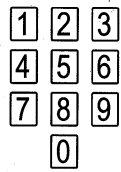

EN The * and # are buttons mainly used for tele-banking.

Hesdo bv.
Azielaan 12, 5232 BA
's-Hertogenbosch
The Netherlands

www.profoon.com

v2.1

4 Dial

dial phone number

7 Dial from memory

M1 M2 M3