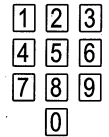

dial memory button